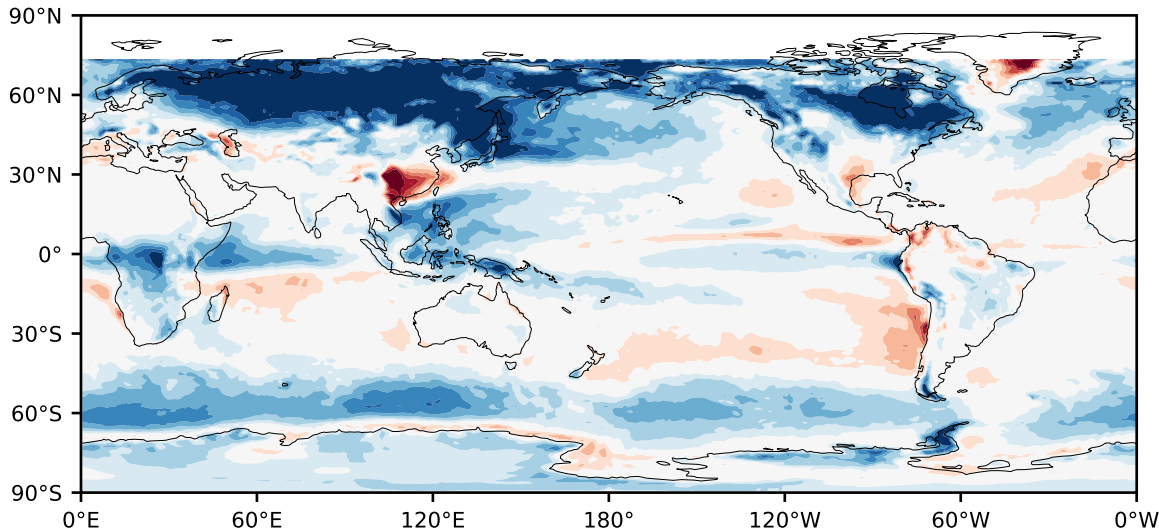

# Model - Observations

Max 67.24  
Mean 5.82  
Min -47.99

RMSE 12.52  
CORR 0.84