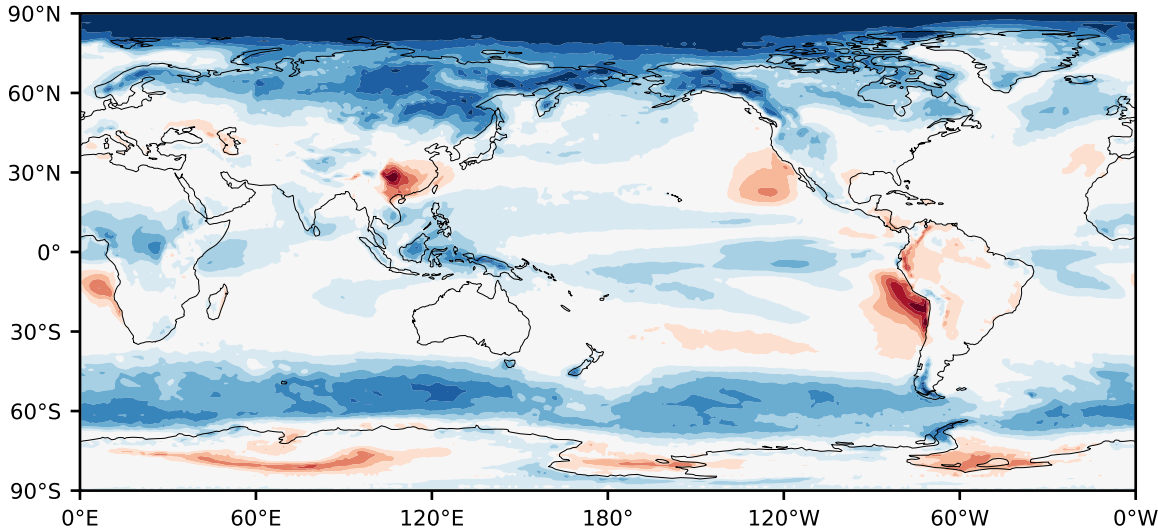

Model - Observations

Max 42.23
Mean 5.28
Min -41.09

RMSE 10.04
CORR 0.89