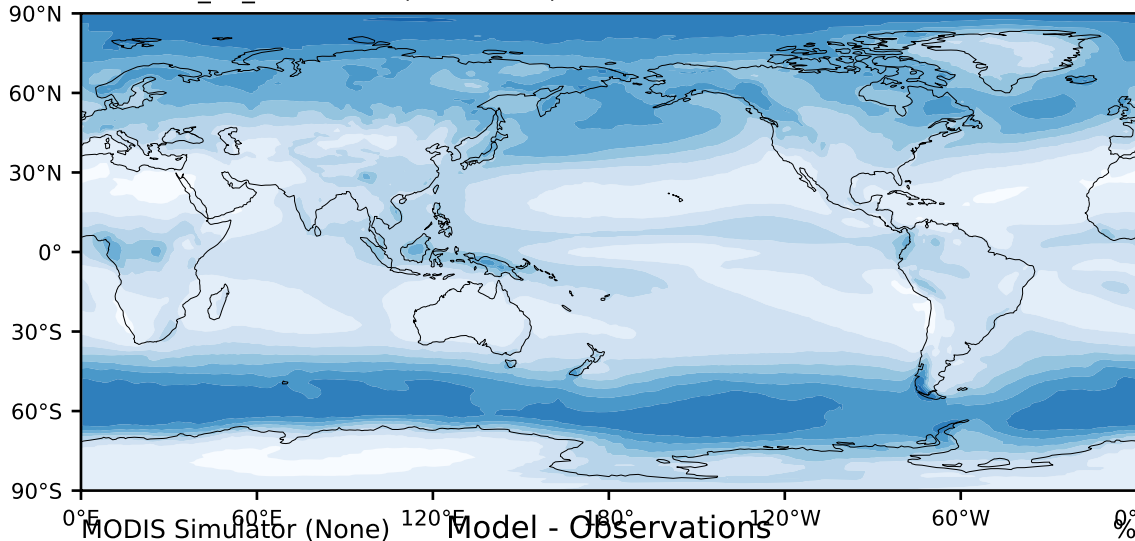

DECKv1b\_P1\_2081-2100 (2081-2100)

%

Max 78.67  
Mean 28.80  
Min 2.01

MODIS Simulator (None)

Model - Observations

%