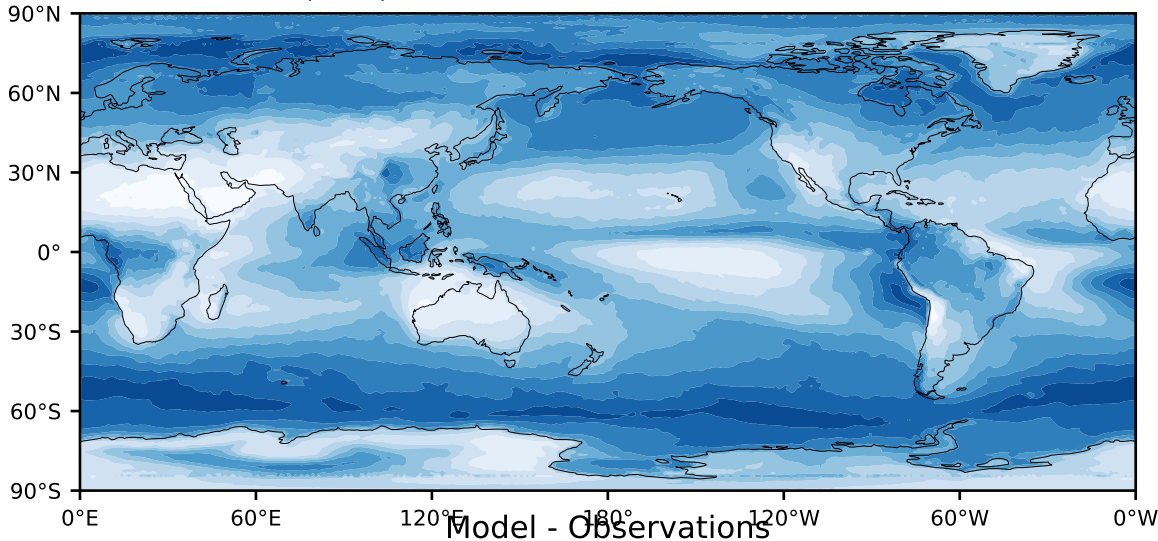

MODIS Simulator (None)

%

Max 96.33  
Mean 48.83  
Min 1.15

Model - Observations