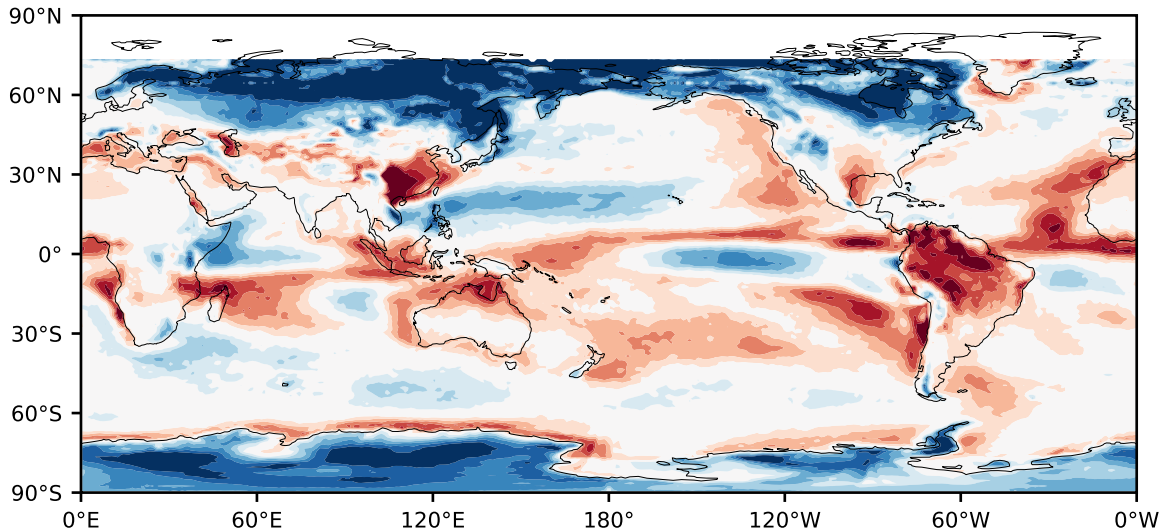

Model - Observations

Max 81.22
Mean -1.08
Min -59.06

RMSE 13.79
CORR 0.81