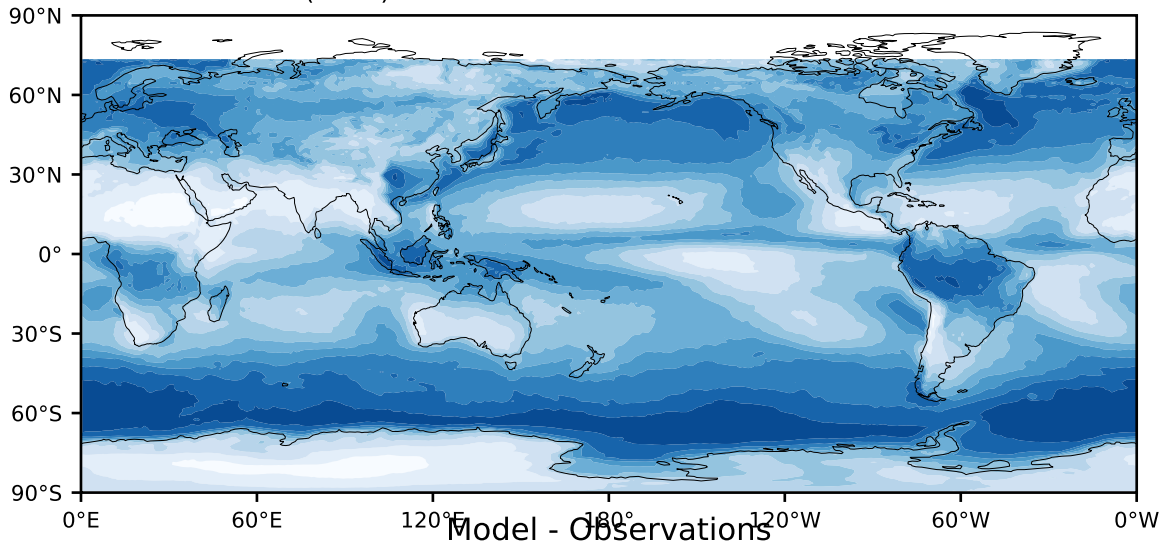

MODIS Simulator (None)

%

Max 93.72
Mean 49.14
Min 1.43

Model - Observations