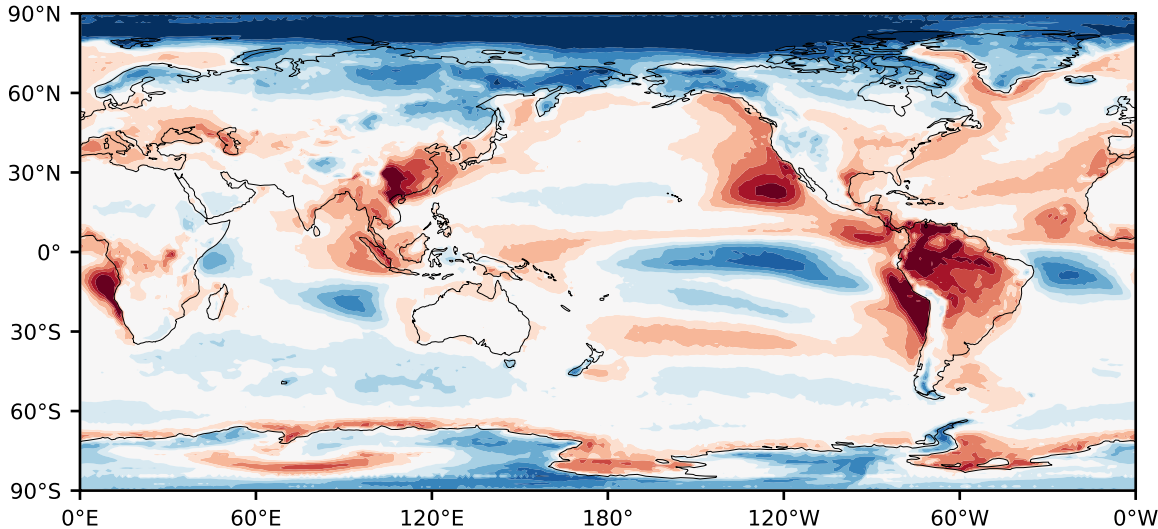

Model - Observations

Max 51.34
Mean -1.16
Min -64.29

RMSE 11.08
CORR 0.85