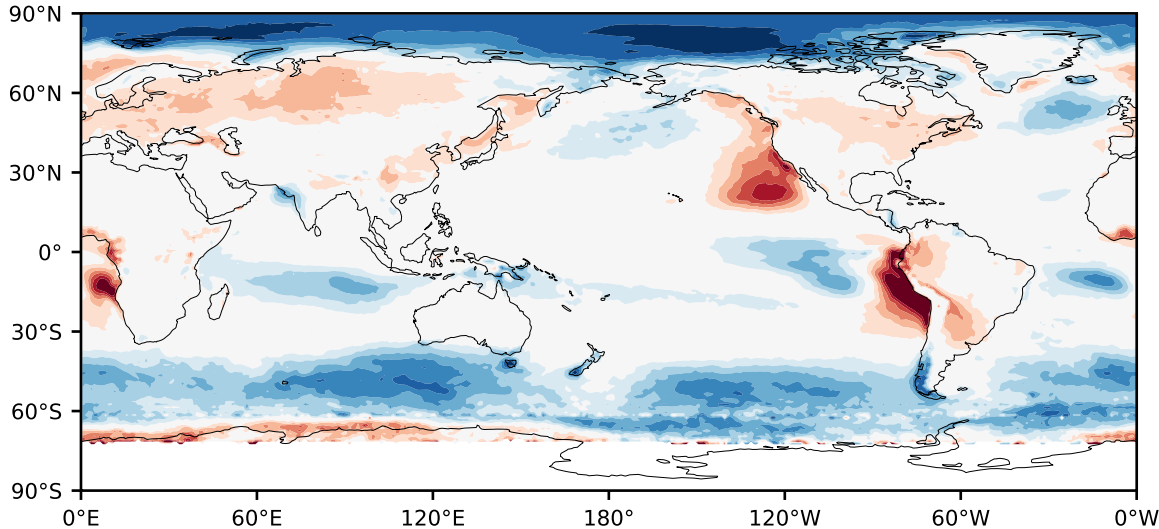

Model - Observations

Max 39.15
Mean 2.03
Min -99.56

RMSE 9.10
CORR 0.80