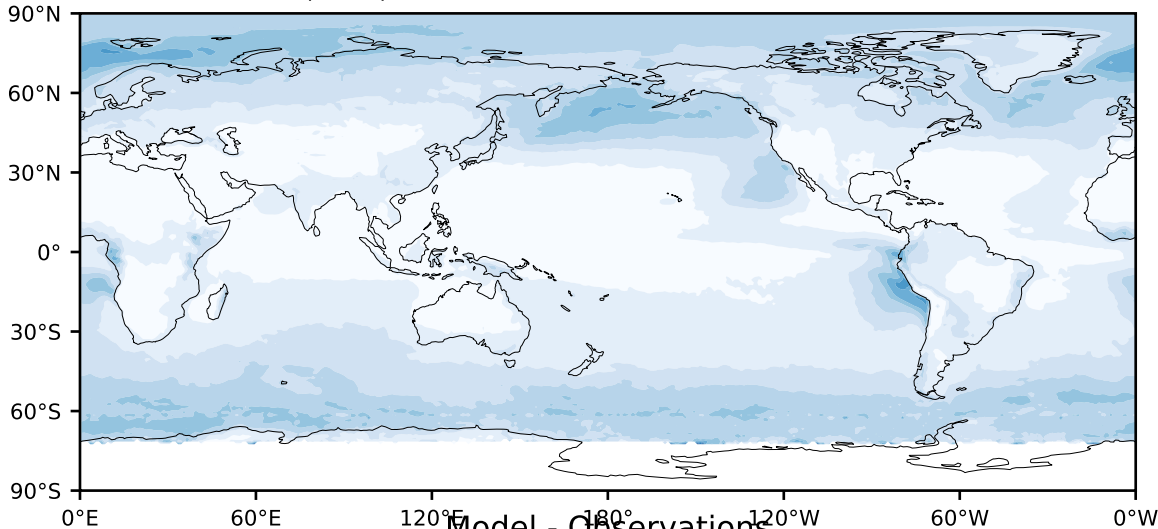

MODIS Simulator (None)

%

Max 100.00
Mean 12.34
Min 0.00

Model - Observations