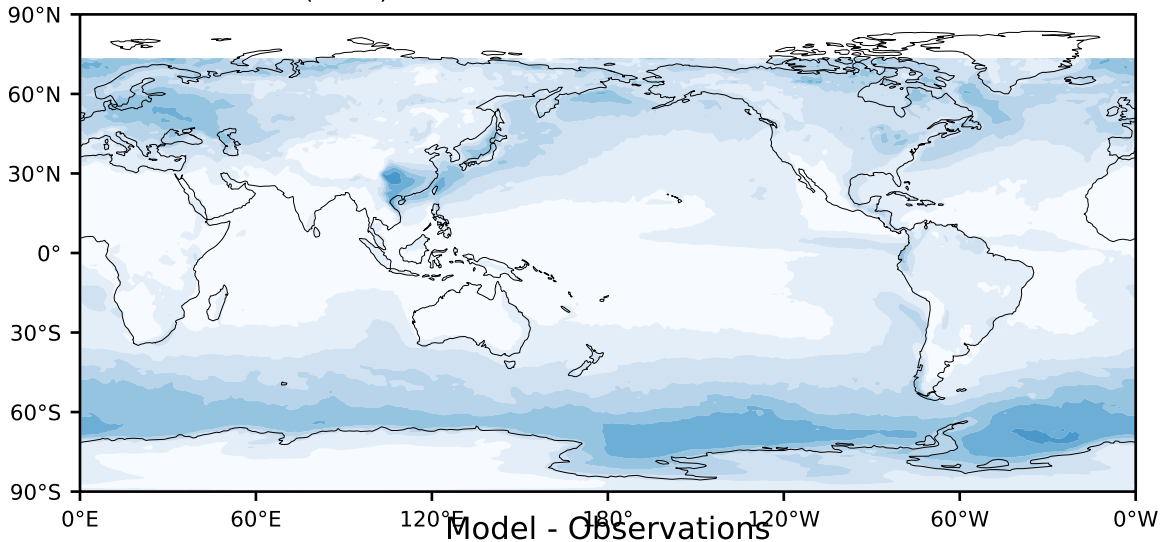

MODIS Simulator (None)

%

Max 64.58
Mean 13.36
Min 0.00

95.0
85.0
75.0
65.0
55.0
45.0
35.0
25.0
15.0
5.0