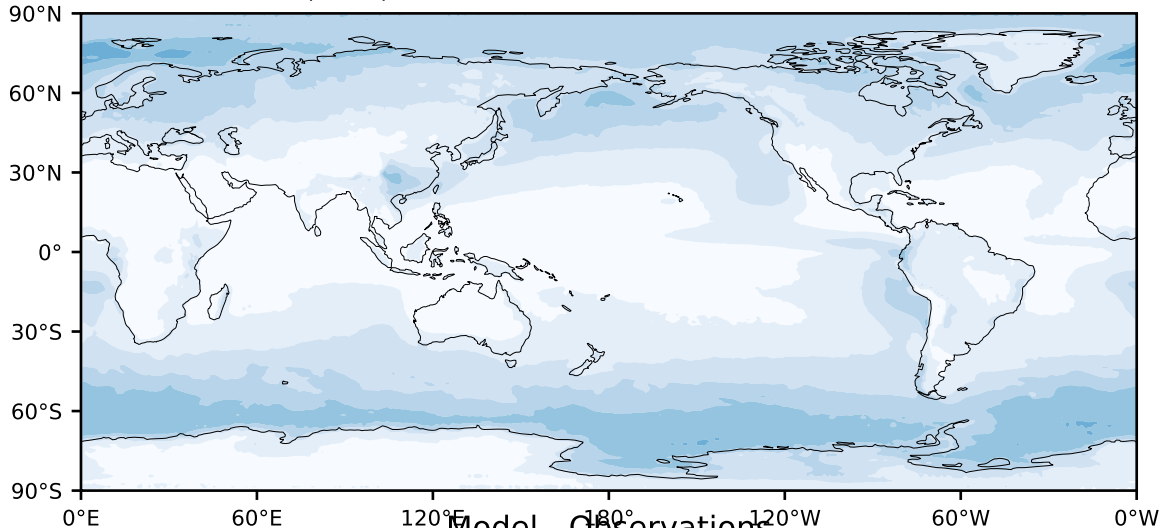

MODIS Simulator (None)

%

Max 55.45
Mean 12.93
Min 0.04

Model - Observations