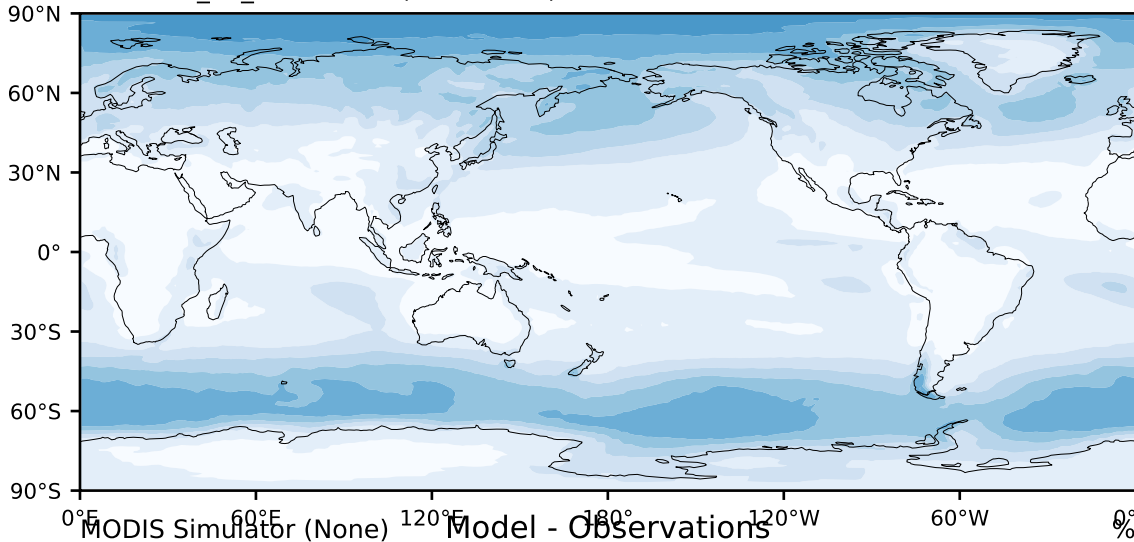

DECKv1b\_P1\_2081-2100 (2081-2100)

%

Max 63.78  
Mean 15.30  
Min 0.26

MODIS Simulator (None)

Model - Observations

%