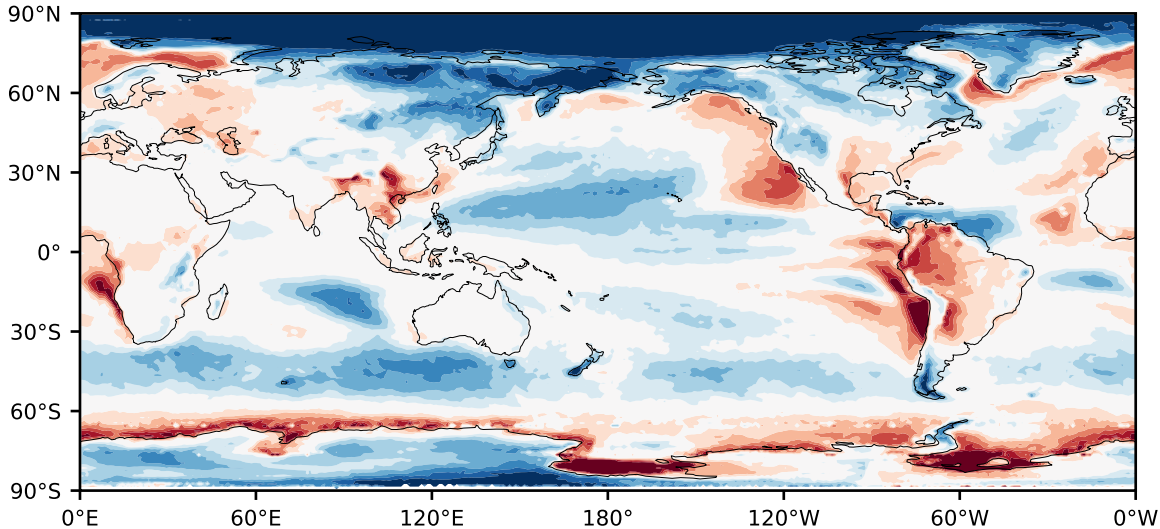

Model - Observations

Max 56.38
Mean 2.38
Min -66.08

RMSE 11.04
CORR 0.86