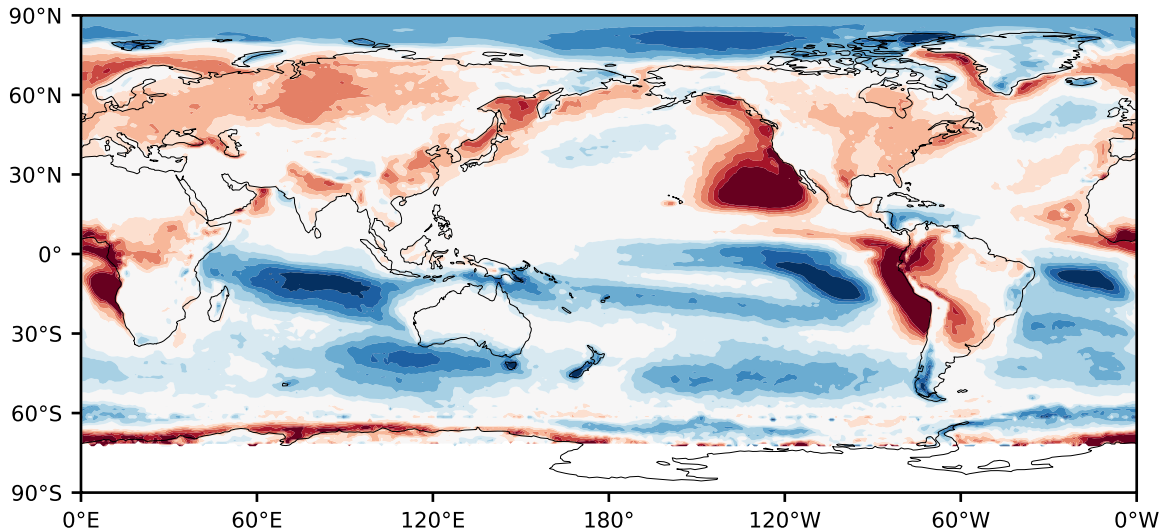

Model - Observations

Max 46.20
Mean 1.24
Min -94.49

RMSE 13.09
CORR 0.80