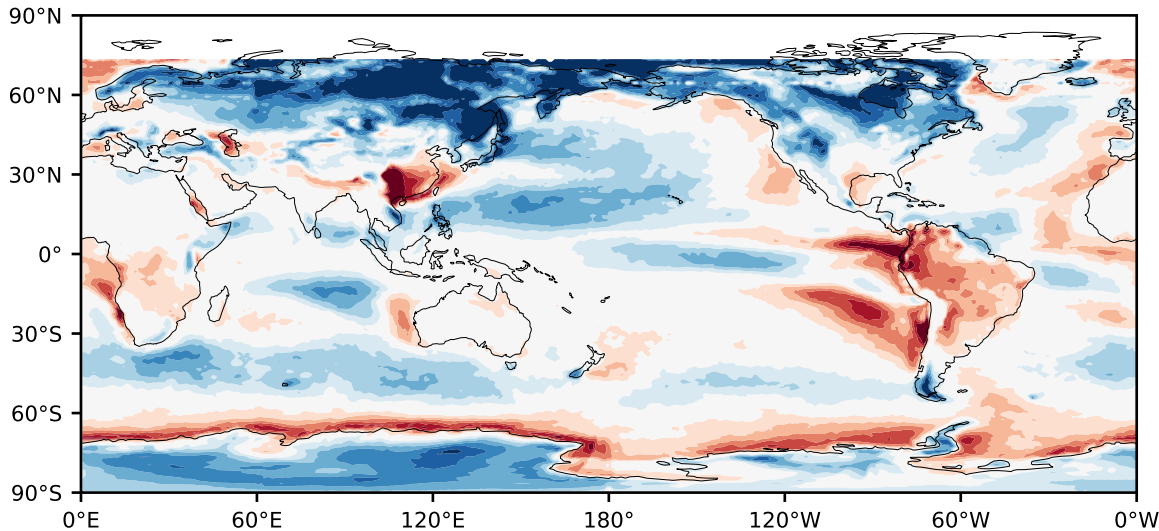

Model - Observations

Max 72.64
Mean 2.45
Min -57.98

RMSE 11.74
CORR 0.85