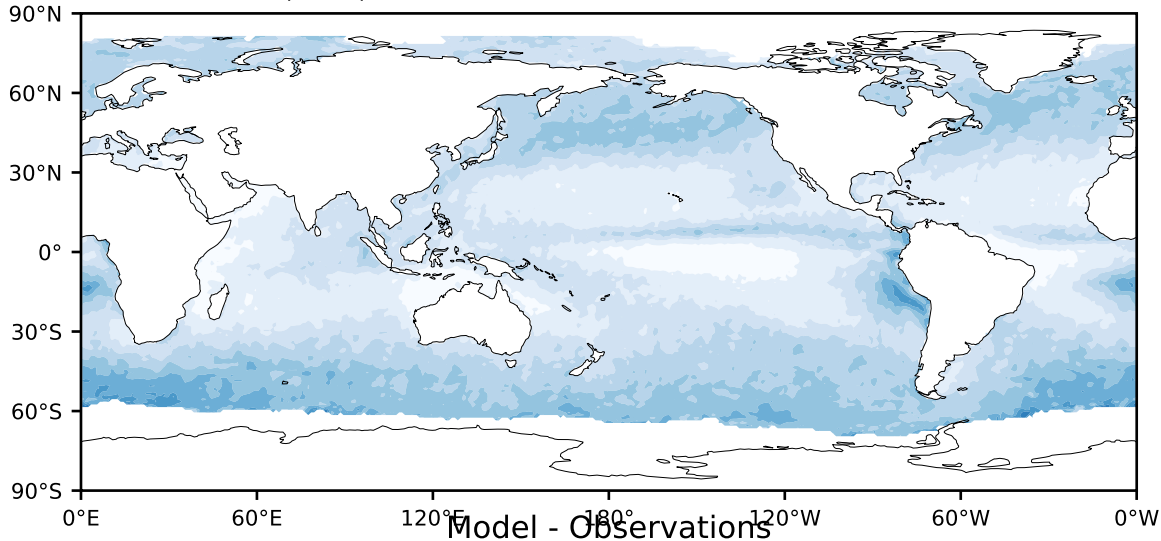

MISR Simulator (None)

%

Max 81.35
Mean 21.70
Min 0.00

95.0
85.0
75.0
65.0
55.0
45.0
35.0
25.0
15.0
5.0