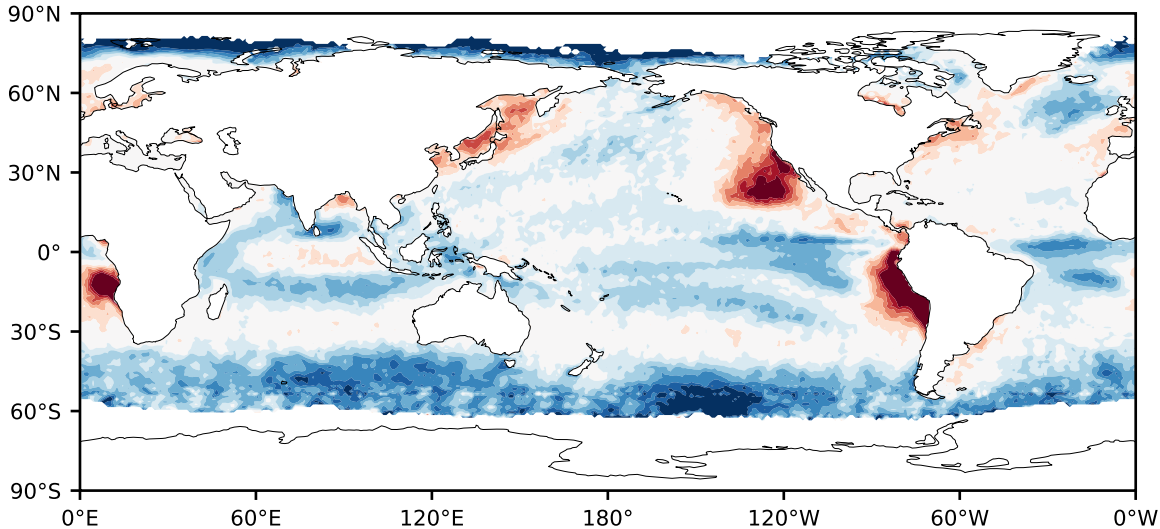

Model - Observations

Max 66.47
Mean 5.44
Min -83.61

RMSE 12.57
CORR 0.68