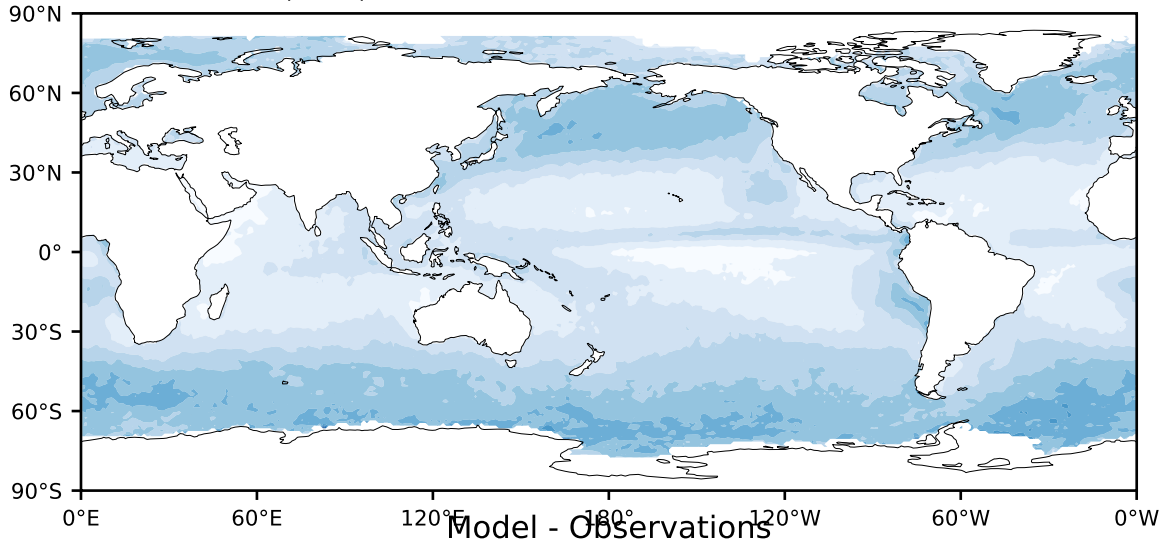

MISR Simulator (None)

%

Max 99.71
Mean 22.24
Min 0.00

95.0
85.0
75.0
65.0
55.0
45.0
35.0
25.0
15.0
5.0