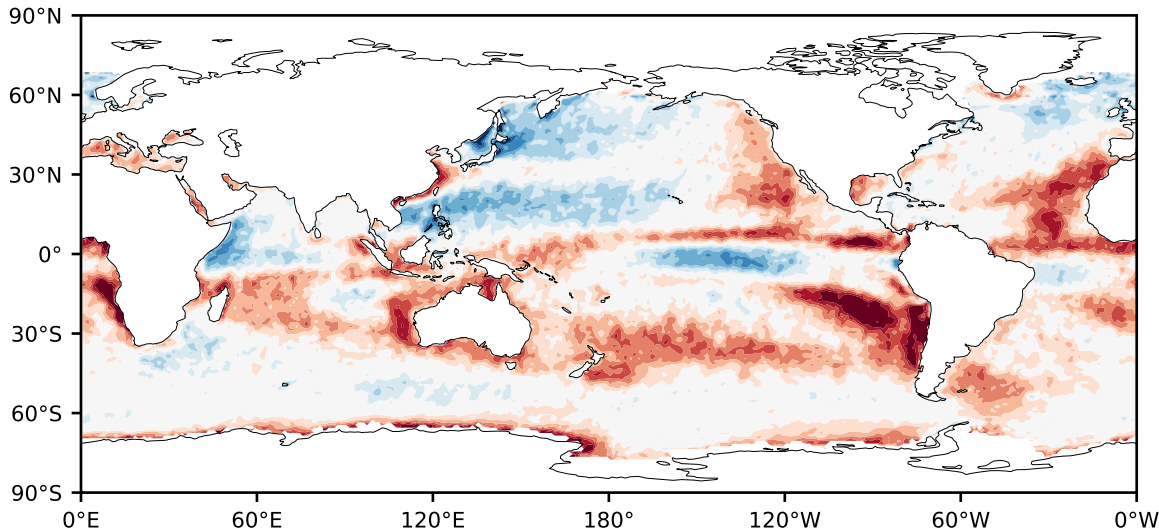

Model - Observations

Max 52.04
Mean -4.65
Min -79.56

RMSE 11.69
CORR 0.87