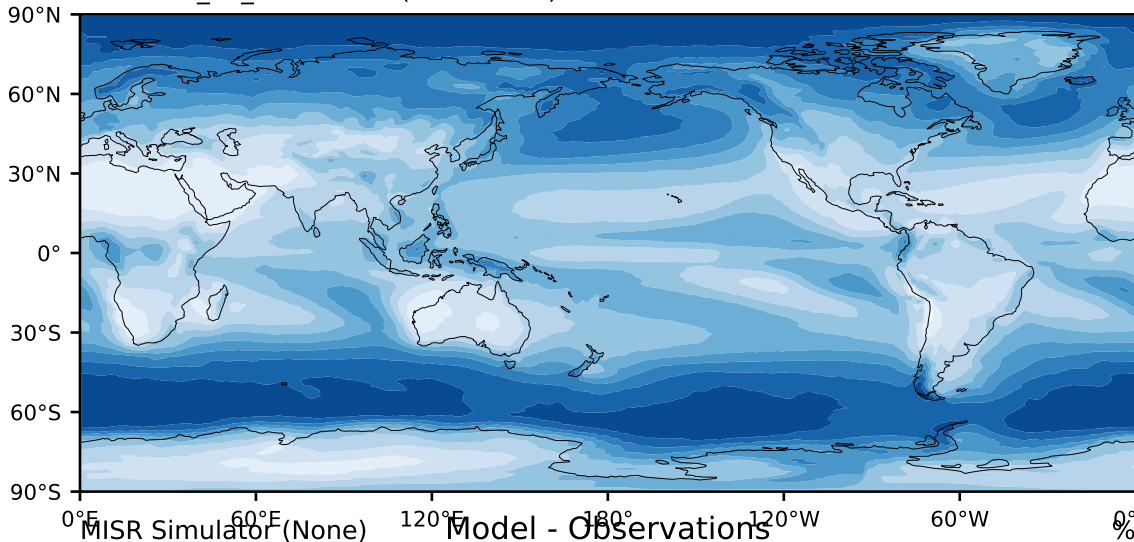

DECKv1b\_P1\_2081-2100 (2081-2100)

%

Max 94.28  
Mean 47.27  
Min 3.85

95.0  
85.0  
75.0  
65.0  
55.0  
45.0  
35.0  
25.0  
15.0  
5.0

MISR Simulator (None)

Model - Observations

%