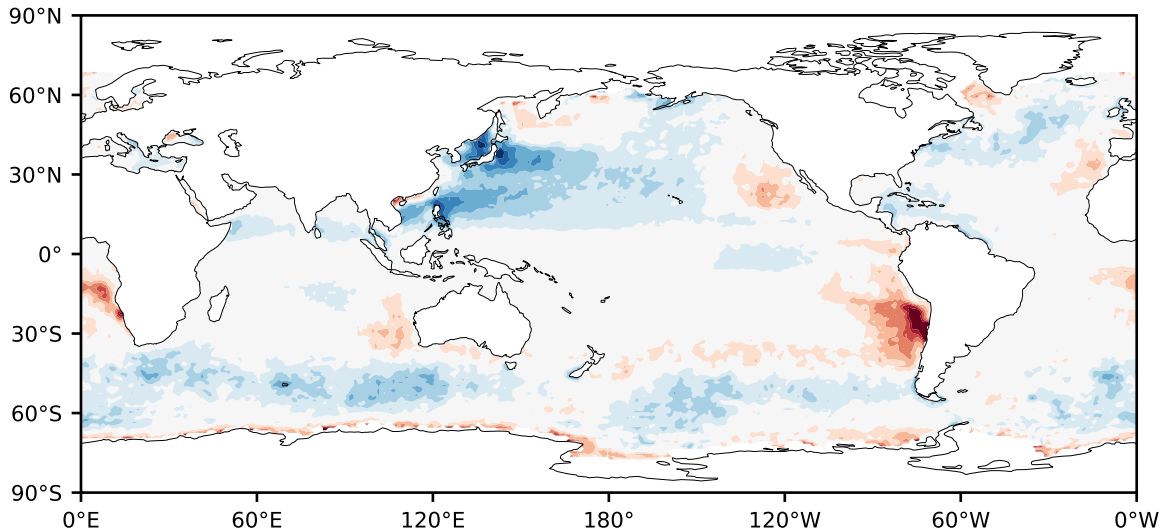

Model - Observations

Max 39.24
Mean 1.83
Min -68.51

RMSE 6.60
CORR 0.81