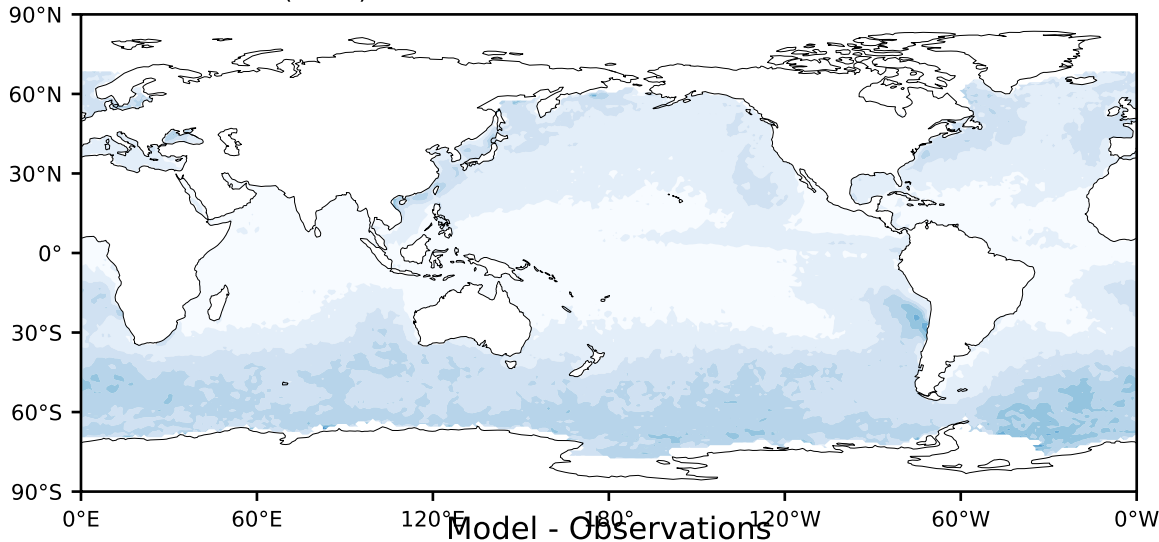

MISR Simulator (None)

%

Max 78.48  
Mean 11.41  
Min 0.00

95.0  
85.0  
75.0  
65.0  
55.0  
45.0  
35.0  
25.0  
15.0  
5.0