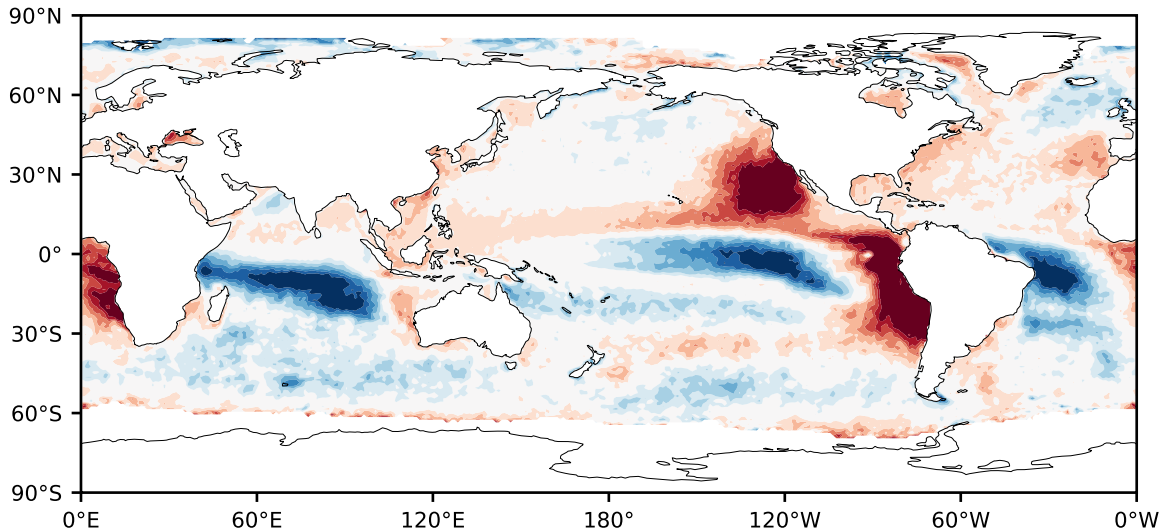

Model - Observations

Max 44.71
Mean -0.89
Min -87.48

RMSE 13.33
CORR 0.75