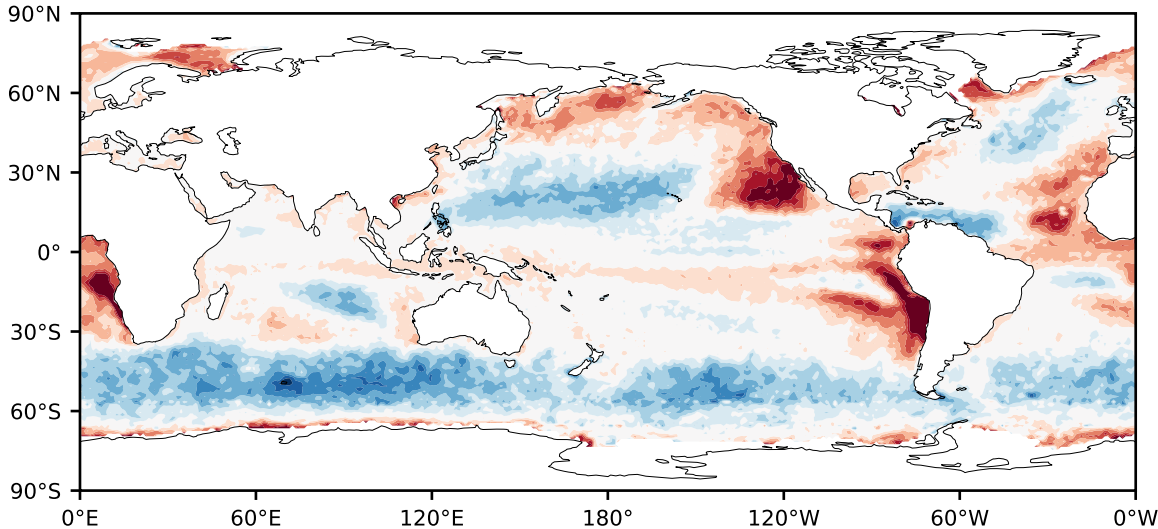

Model - Observations

Max 39.03
Mean -0.37
Min -76.38

RMSE 10.91
CORR 0.81