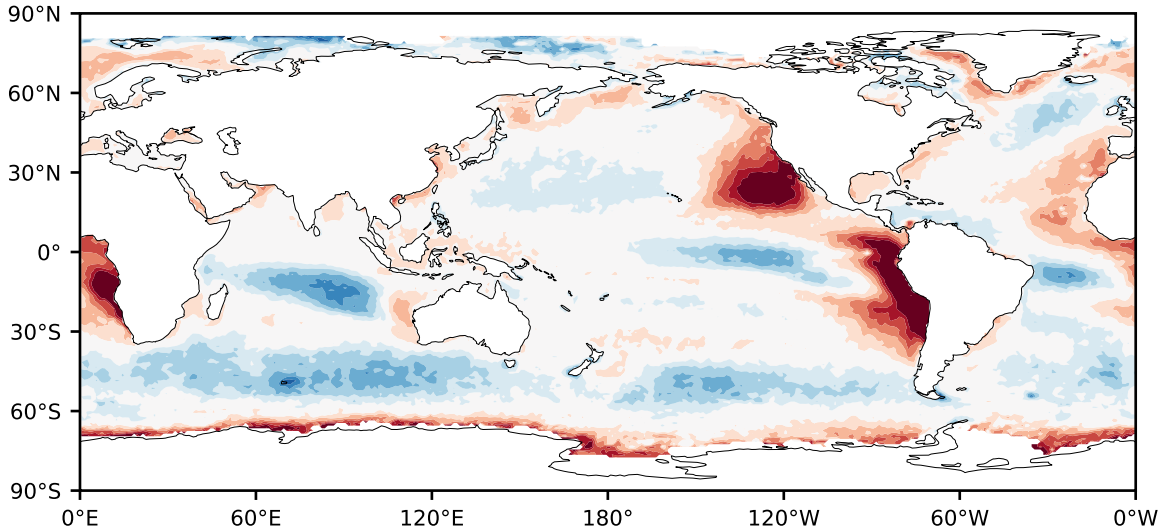

Model - Observations

Max 41.68
Mean -0.90
Min -73.63

RMSE 10.26
CORR 0.81