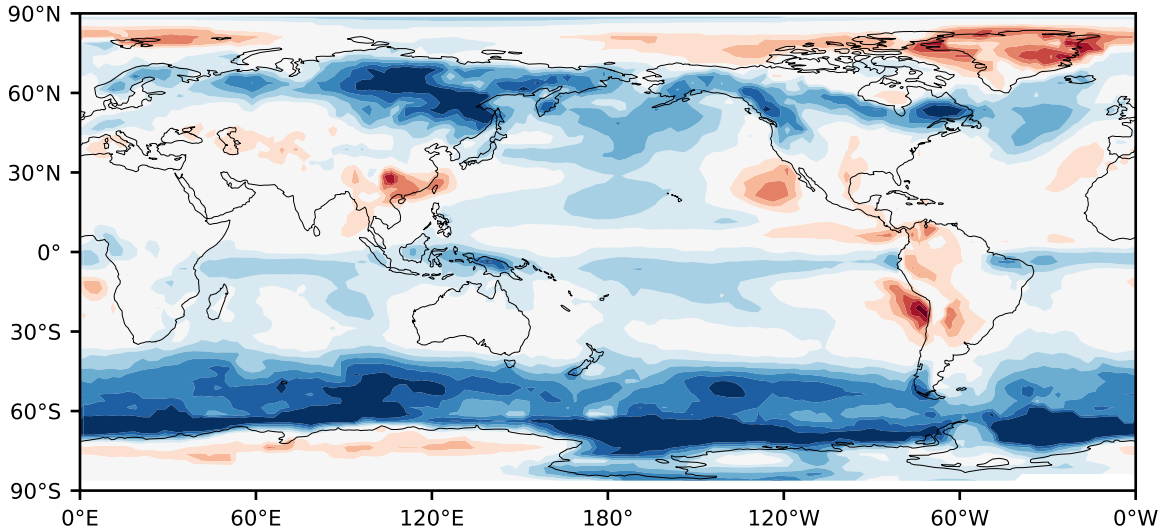

# Model - Observations

Max 45.84  
Mean 6.73  
Min -34.62

RMSE 12.47  
CORR 0.75