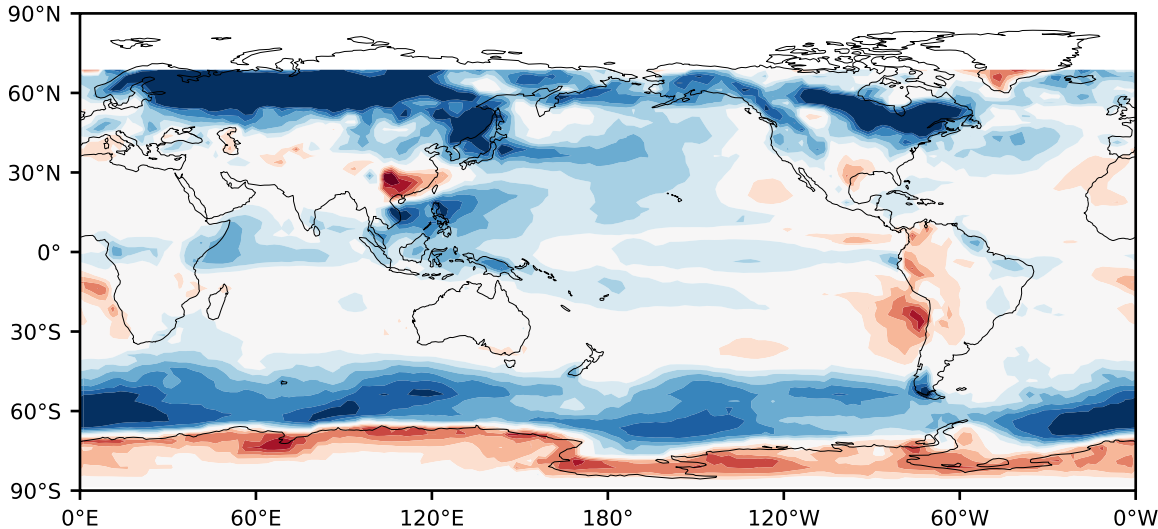

Model - Observations

Max 61.45
Mean 6.26
Min -37.77

RMSE 13.04
CORR 0.75