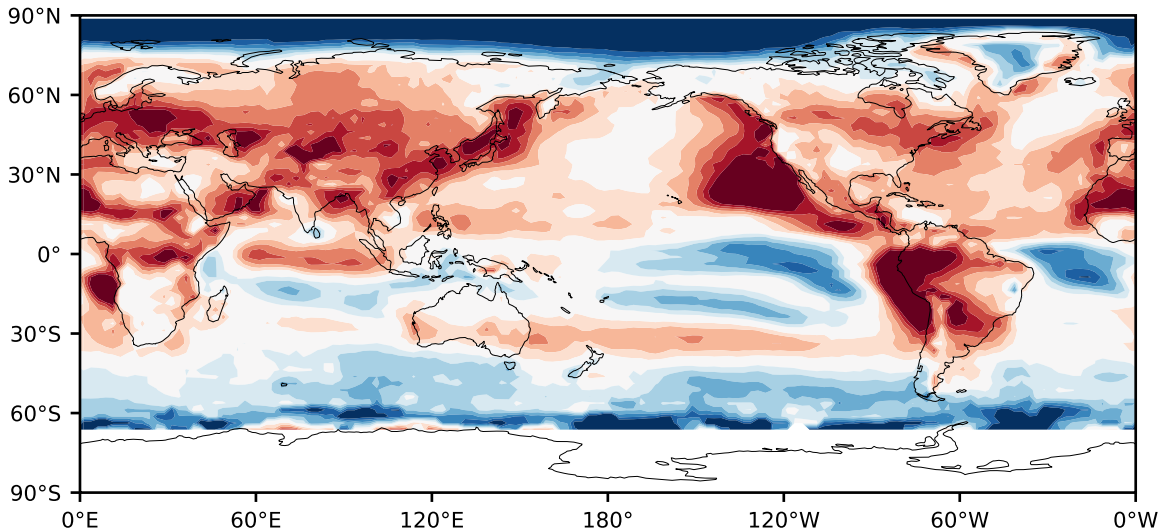

Model - Observations

Max 70.13
Mean -5.31
Min -72.90

RMSE 16.04
CORR 0.76