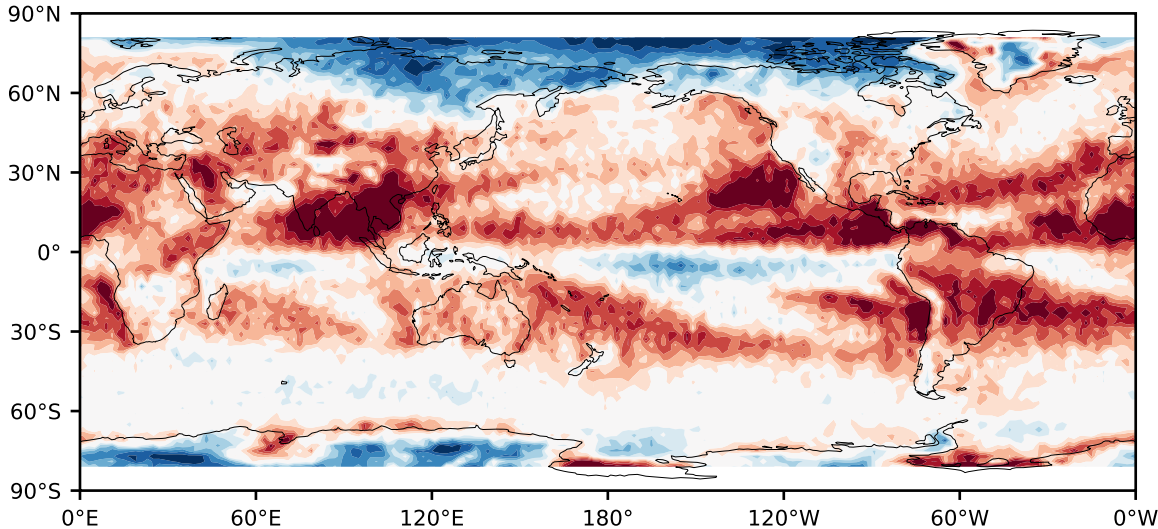

Model - Observations

Max 47.54
Mean -9.91
Min -61.79

RMSE 16.29
CORR 0.77