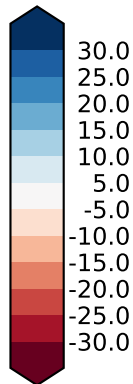

Model - Observations

Max 28.82
Mean -11.17
Min -85.37

RMSE 17.06
CORR 0.82