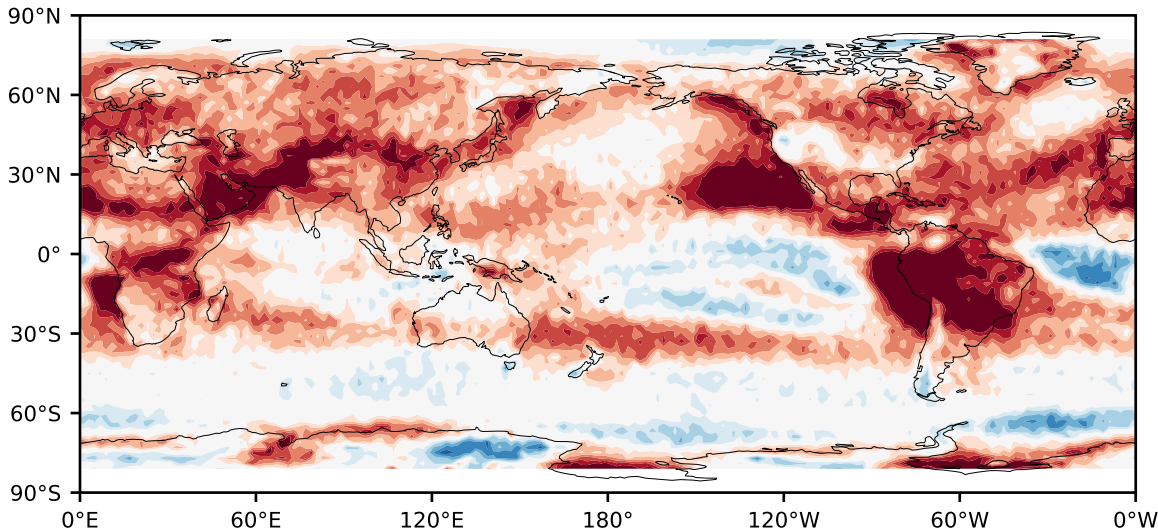

Model - Observations

Max 28.82
Mean -11.17
Min -85.37

RMSE 17.06
CORR 0.82