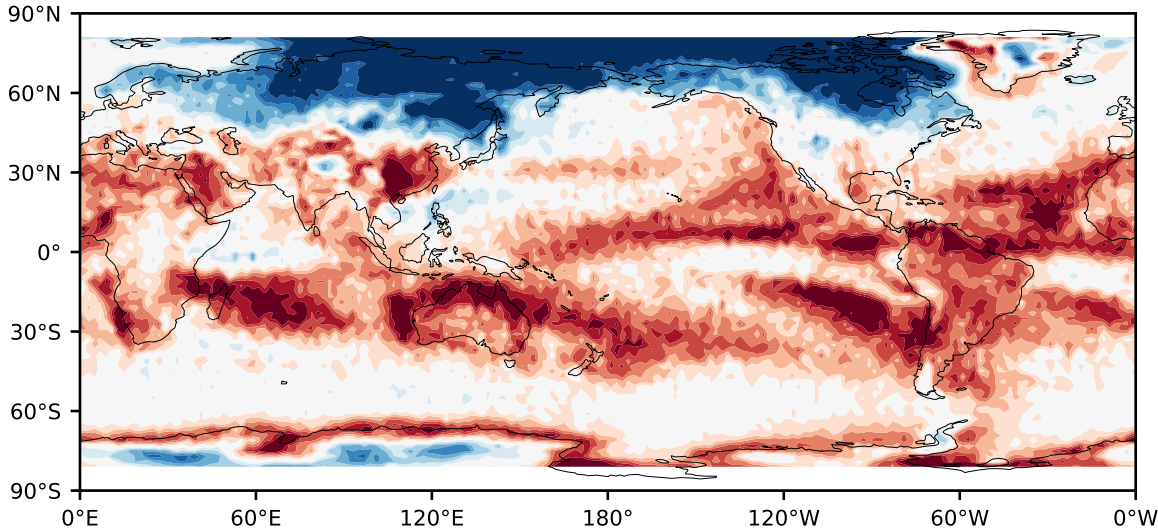

Model - Observations

Max 57.31
Mean -8.69
Min -54.86

RMSE 17.51
CORR 0.70