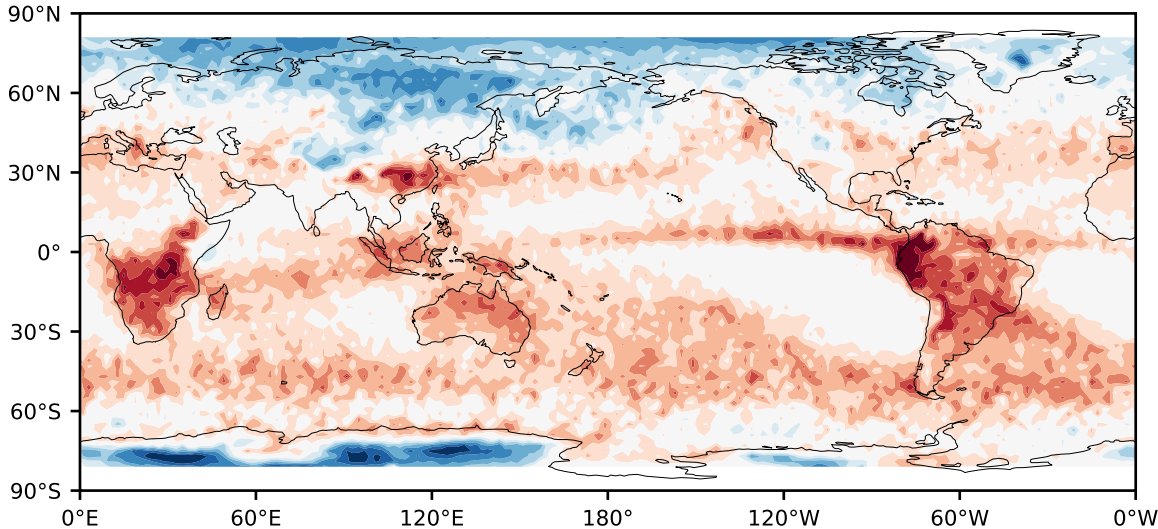

Model - Observations

Max 39.85
Mean -6.06
Min -54.08

RMSE 10.76
CORR 0.75