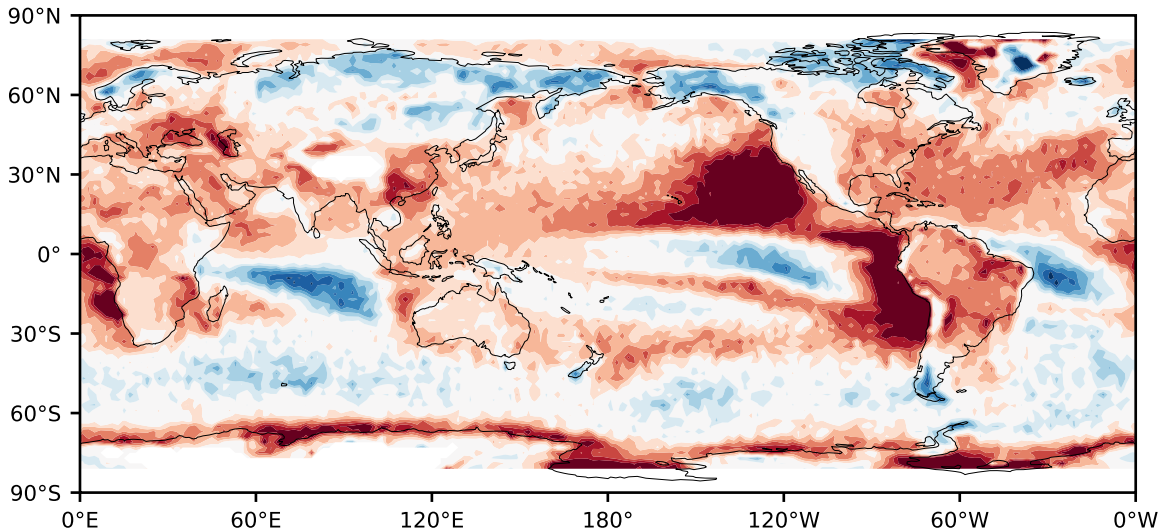

Model - Observations

Max 47.46
Mean -7.72
Min -79.25

RMSE 14.79
CORR 0.84