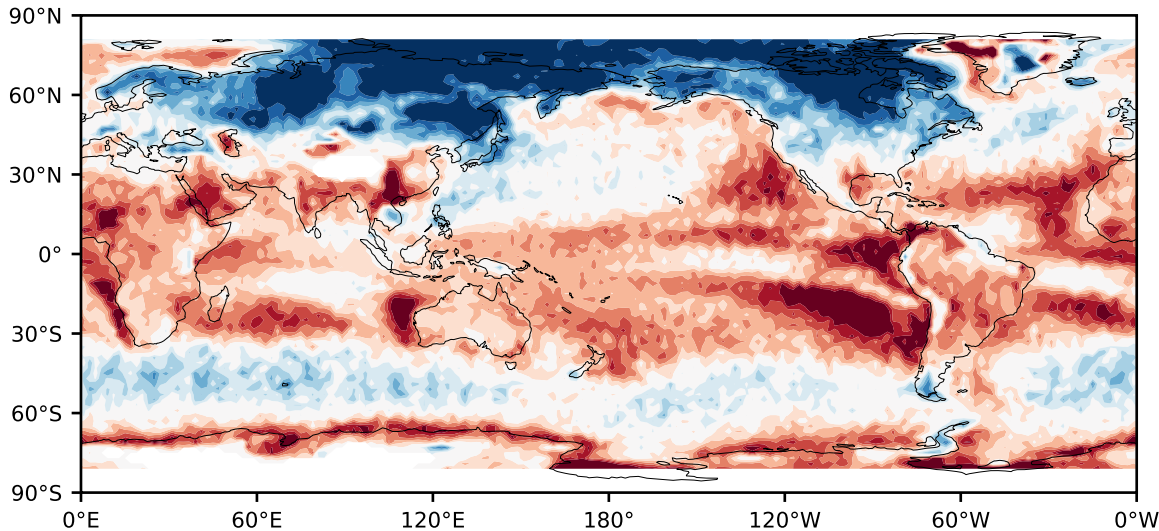

Model - Observations

Max 52.89
Mean -5.92
Min -71.04

RMSE 16.36
CORR 0.75