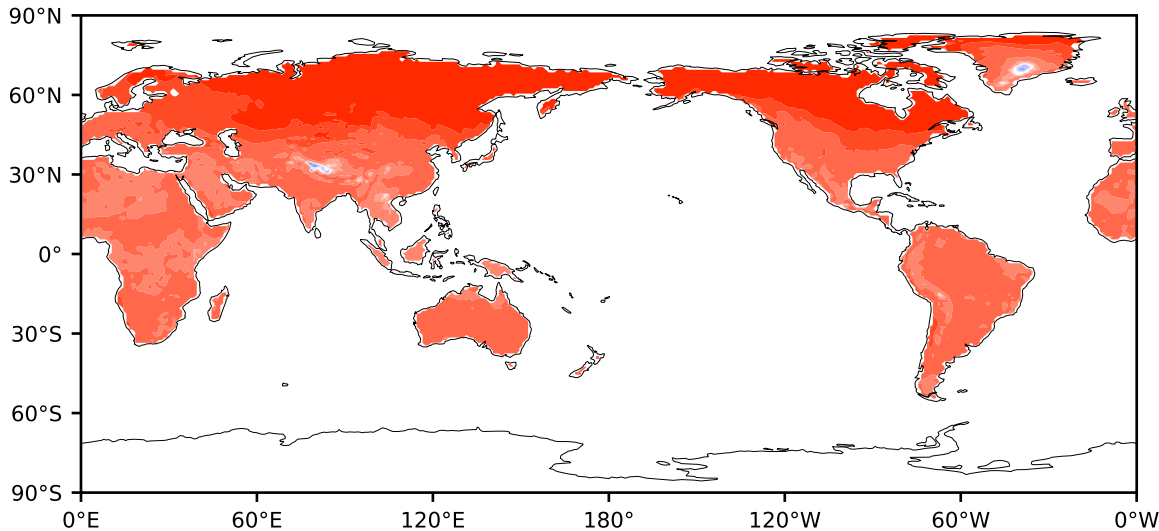

Model - Observations

Max 45.12
Mean 9.60
Min -3.63

RMSE 11.73
CORR 0.97