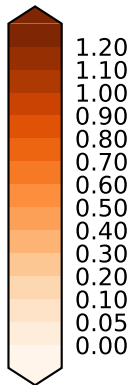

DECKv1b_P1_2081-2100 (2081-2100)

dimensionless

Max 1.10
Mean 0.14
Min 0.01

AERONET-composite AOD (Model - Observations)

dimensionless