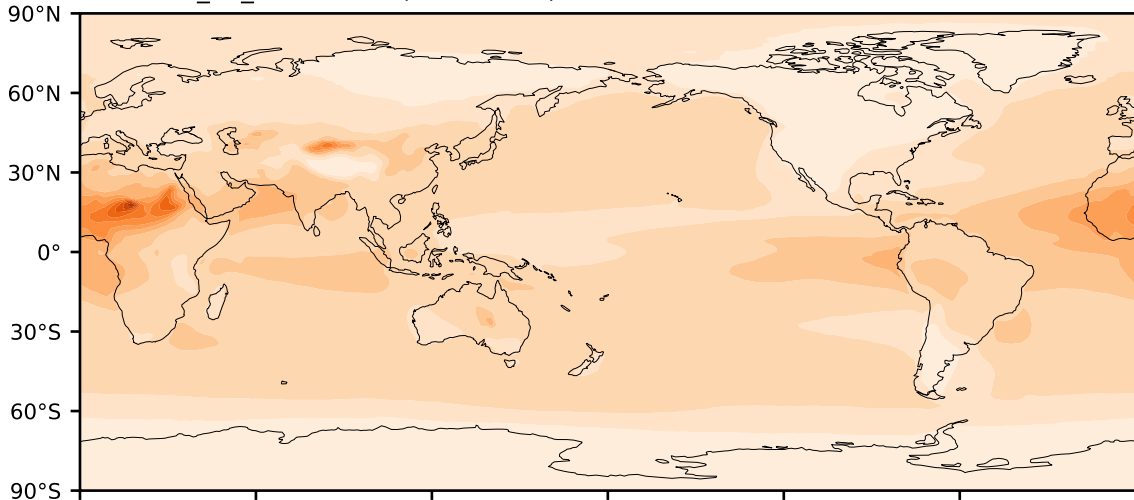

DECKv1b_P1_2081-2100 (2081-2100)

dimensionless

Max 1.10
Mean 0.14
Min 0.01

AERONET-composite AOD (Model - Observations)

dimensionless