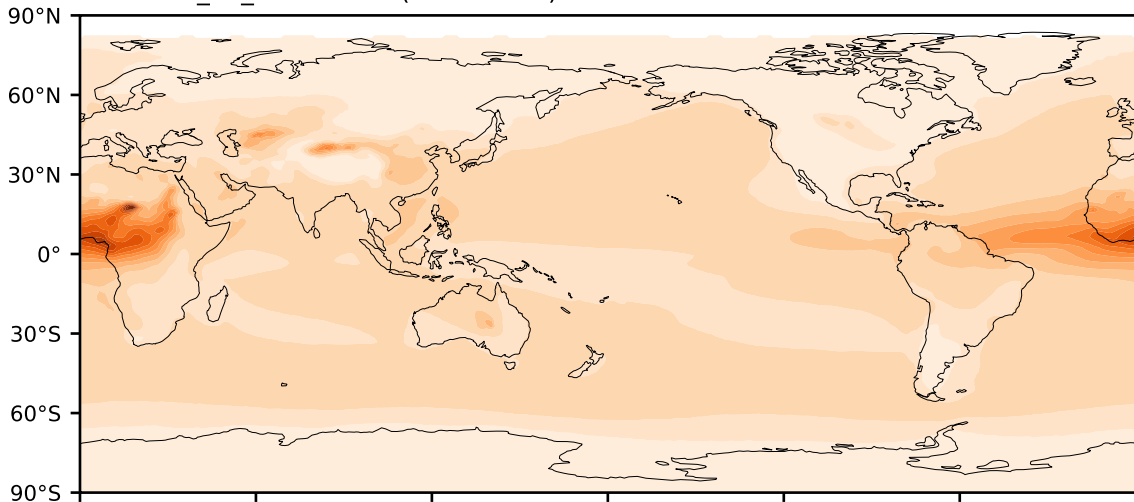

DECKv1b\_P1\_2081-2100 (2081-2100)

dimensionless

Max 1.43  
Mean 0.13  
Min 0.00

AERONET-composite AOD (Model - Observations) dimensionless