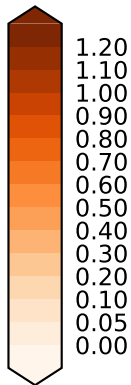

DECKv1b\_P1\_2081-2100 (2081-2100)

dimensionless

Max 1.43  
Mean 0.13  
Min 0.00

AERONET-composite AOD (Model - Observations) dimensionless