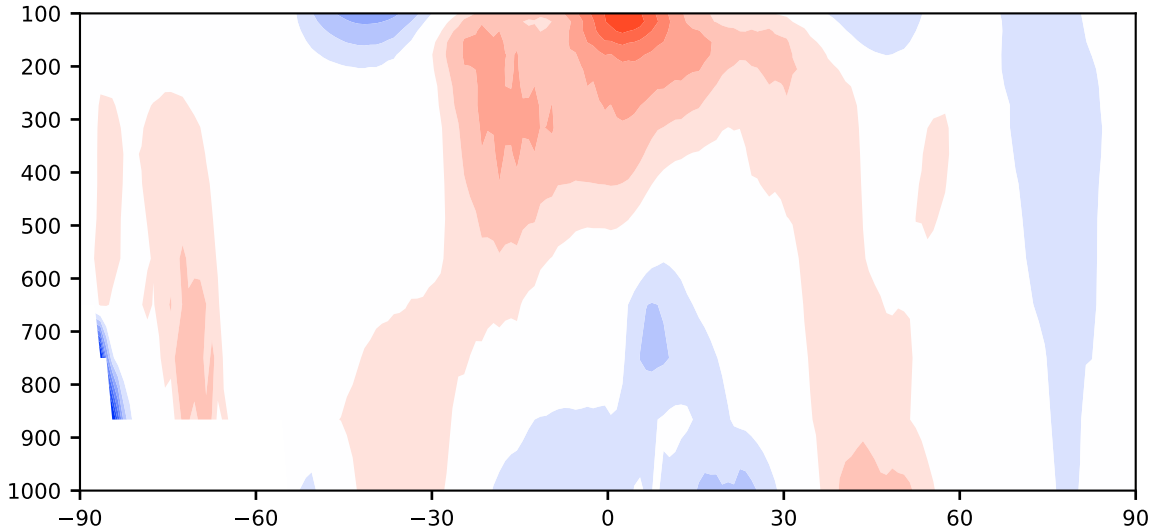

Model - Observations

Max 6.73
Mean 0.42
Min -9.01

RMSE 1.90
CORR 0.99