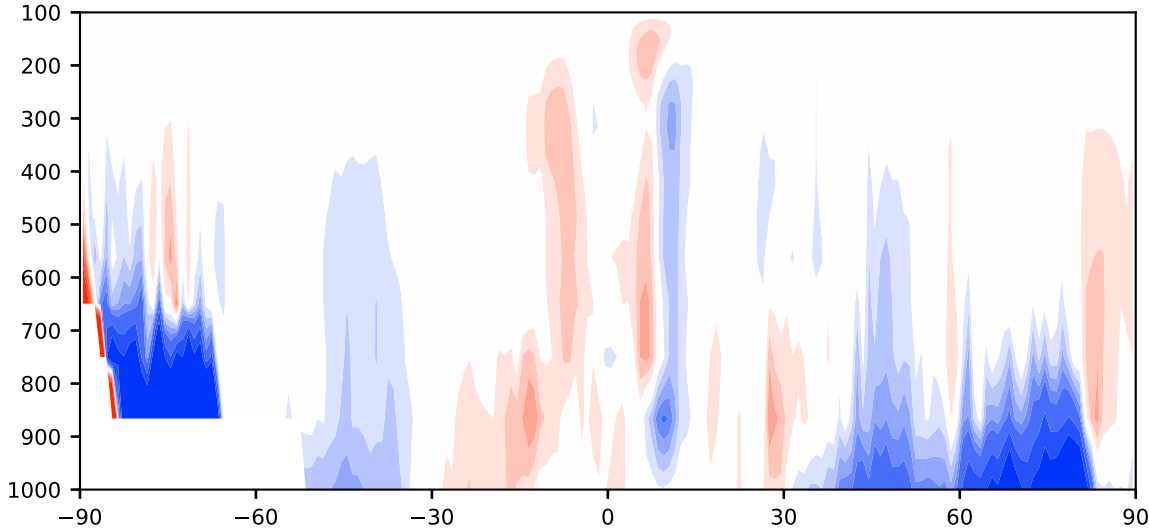

# Model - Observations

Max 109.22  
Mean -1.45  
Min -82.17

RMSE 3.91  
CORR 0.92