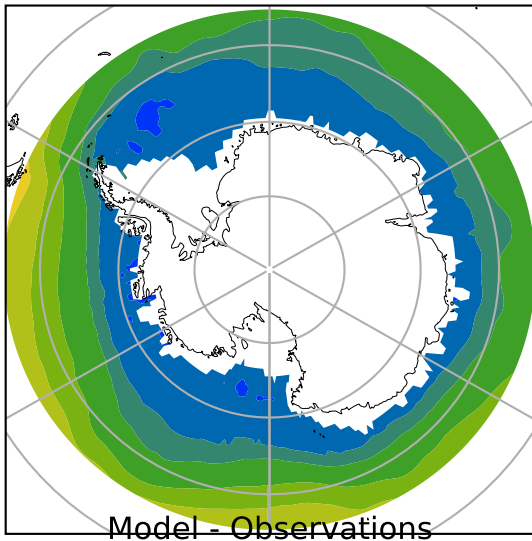

HadISST/OI.v2 (Present Day) (1999-2016)

C

Max 7.75
Mean 1.36
Min -1.72

15.0
13.0
11.0
9.0
7.0
5.0
3.0
1.0
0.0
-1.0