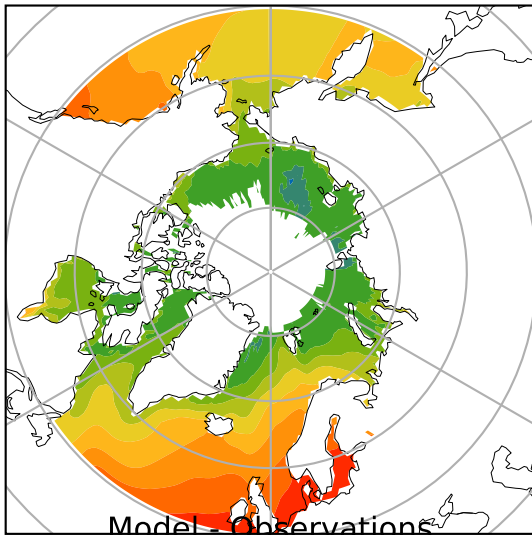

HadISST/OI.v2 (Present Day) (1999-2016)

C

Max	17.91
Mean	7.35
Min	-1.59

15.0
13.0
11.0
9.0
7.0
5.0
3.0
1.0
0.0
-1.0