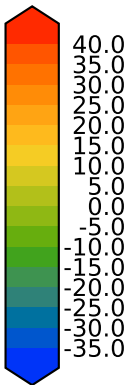

DECKv1b_piControl (181-200)

DegC

Max 10.44

Mean -3.76

Min -28.07

CRU Global Monthly Mean T (None)

DegC Model - Observations