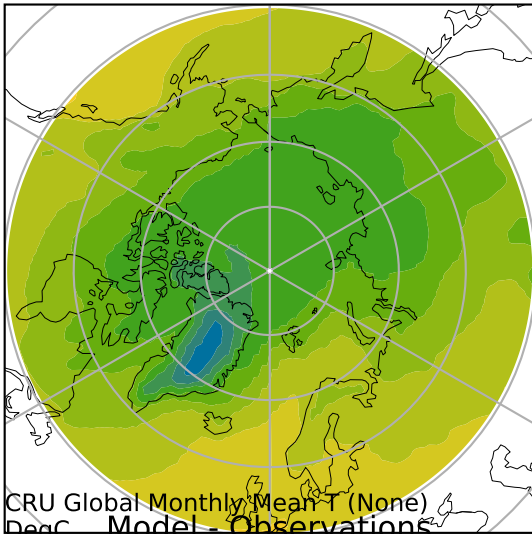

DECKv1b_piControl (181-200)

DegC

Max 10.44

Mean -3.76

Min -28.07

CRU Global Monthly Mean T (None)

DegC Model - Observations