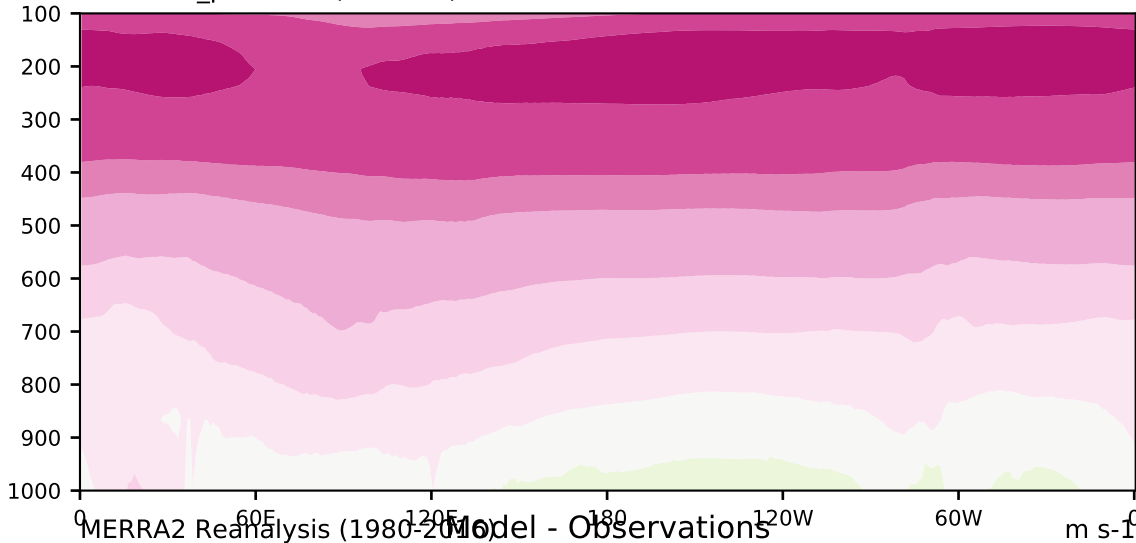

DECKv1b_piControl (181-200)

m/s

Max 17.35
Mean 6.53
Min -2.36

20.0
15.0
10.0
8.0
5.0
3.0
1.0
-1.0
-3.0
-5.0
-8.0
-10.0
-15.0
-20.0