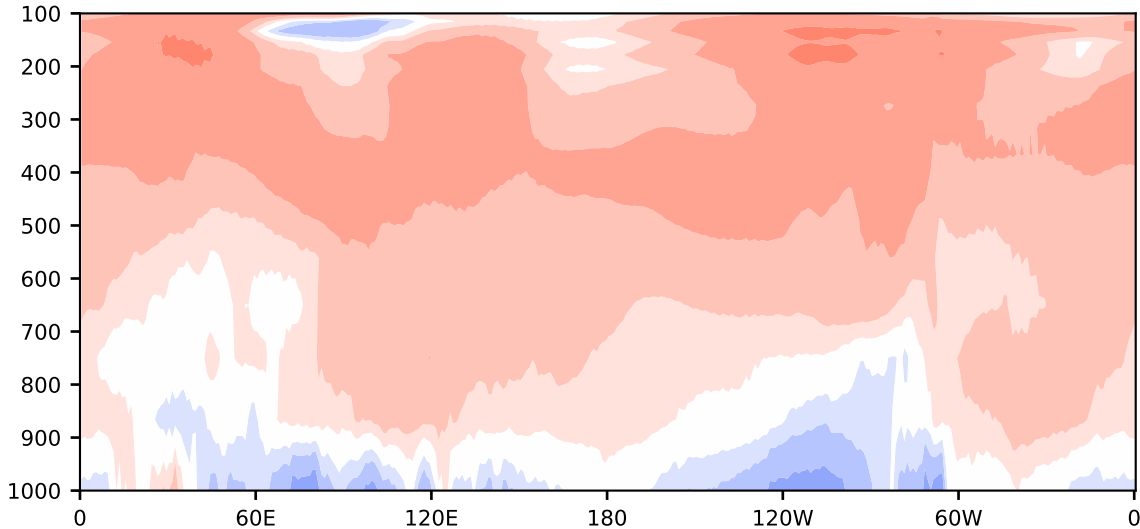

Model - Observations

Max 2.23
Mean 0.57
Min -1.61

RMSE 1.00
CORR 0.99