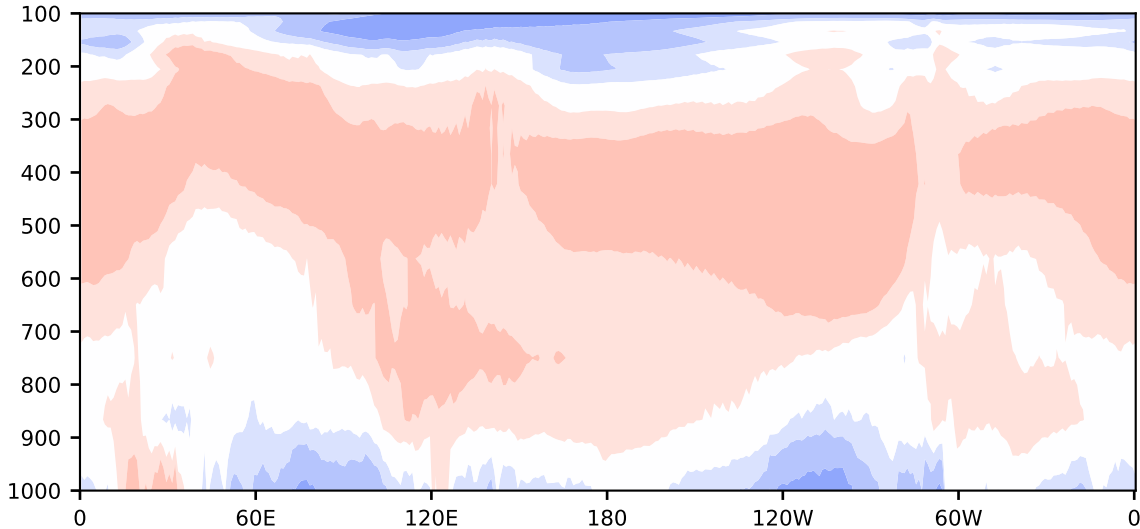

Model - Observations

Max 1.04
Mean 0.19
Min -1.85

RMSE 0.58
CORR 0.99