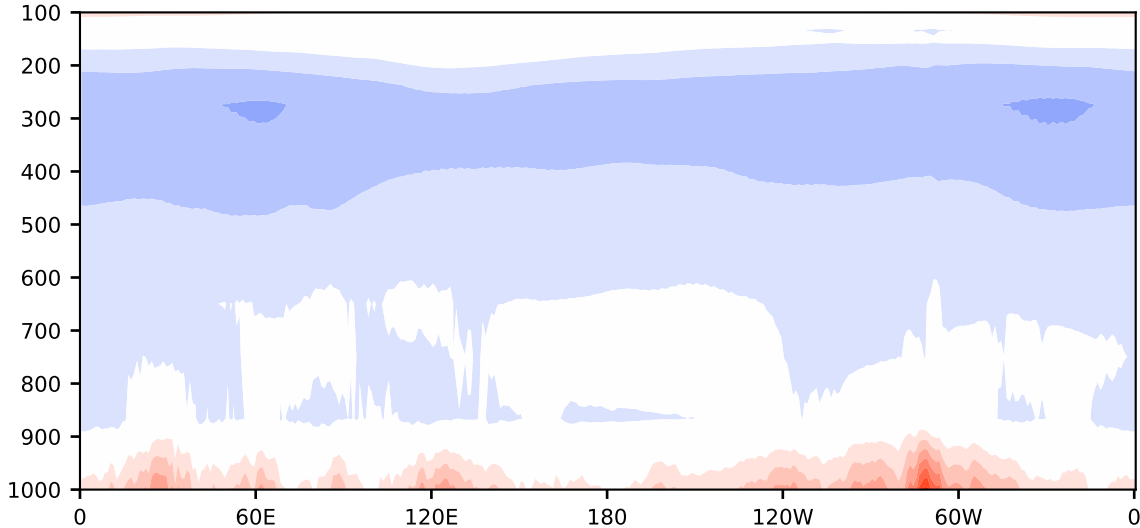

Model - Observations

Max 7.34
Mean -0.93
Min -3.09

RMSE 1.75
CORR 1.00