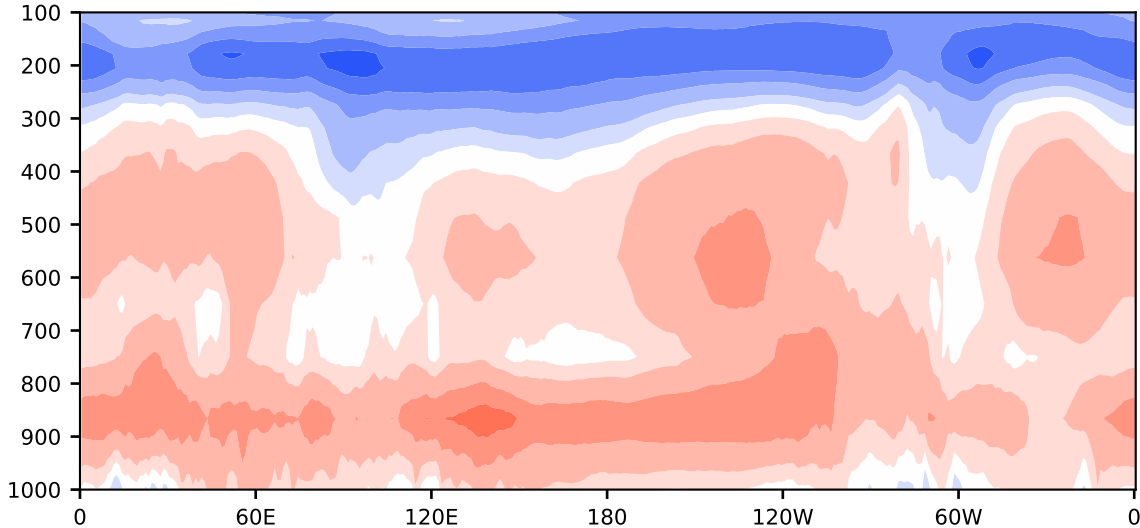

# Model - Observations

Max 11.04  
Mean 0.71  
Min -13.22

RMSE 6.21  
CORR 0.94