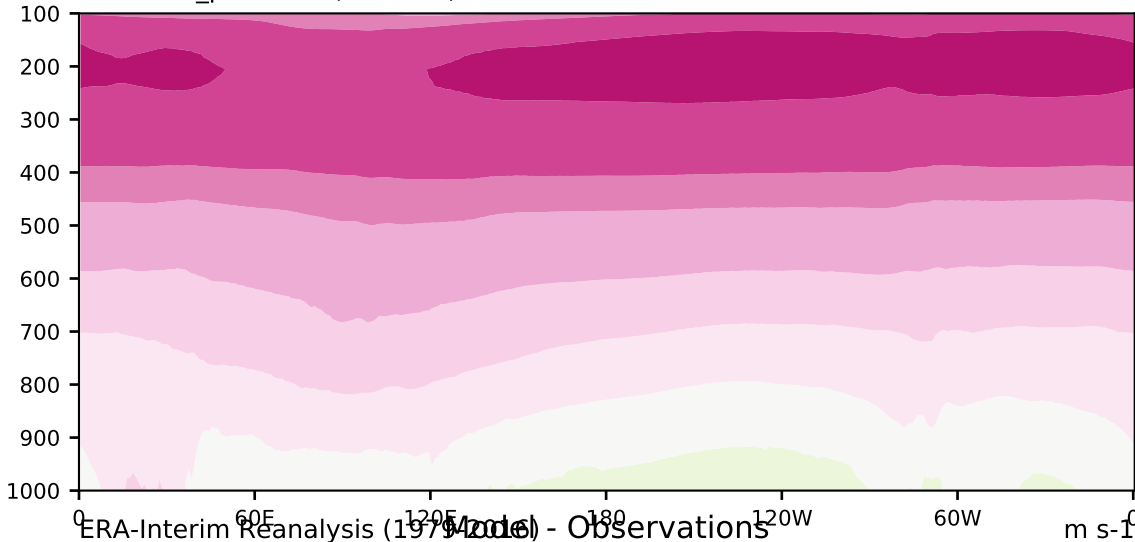

DECKv1b\_piControl (181-200)

m/s

Max 17.11  
Mean 6.47  
Min -2.30

20.0  
15.0  
10.0  
8.0  
5.0  
3.0  
1.0  
-1.0  
-3.0  
-5.0  
-8.0  
-10.0  
-15.0  
-20.0