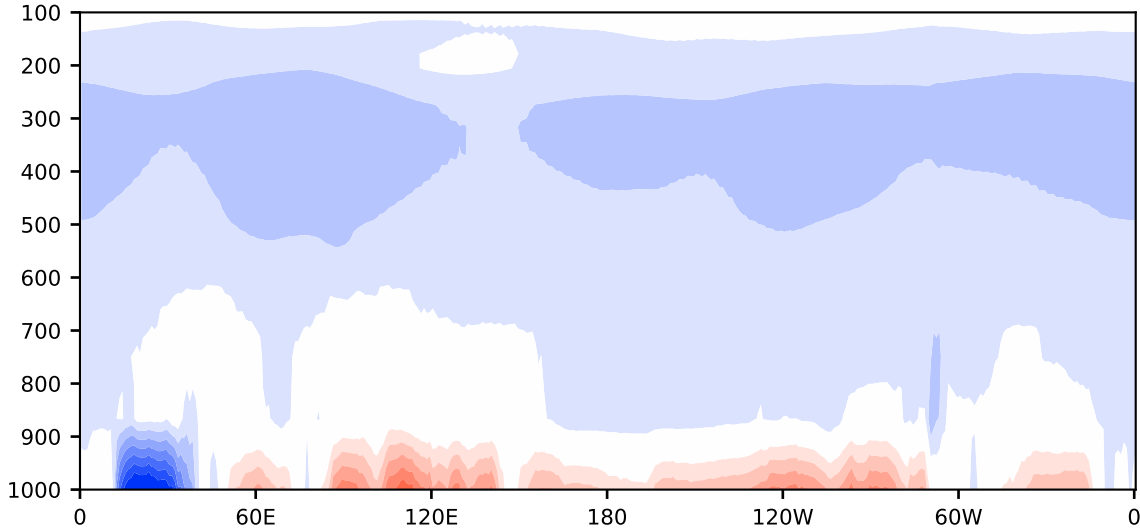

Model - Observations

Max 5.88
Mean -1.07
Min -9.13

RMSE 1.77
CORR 1.00