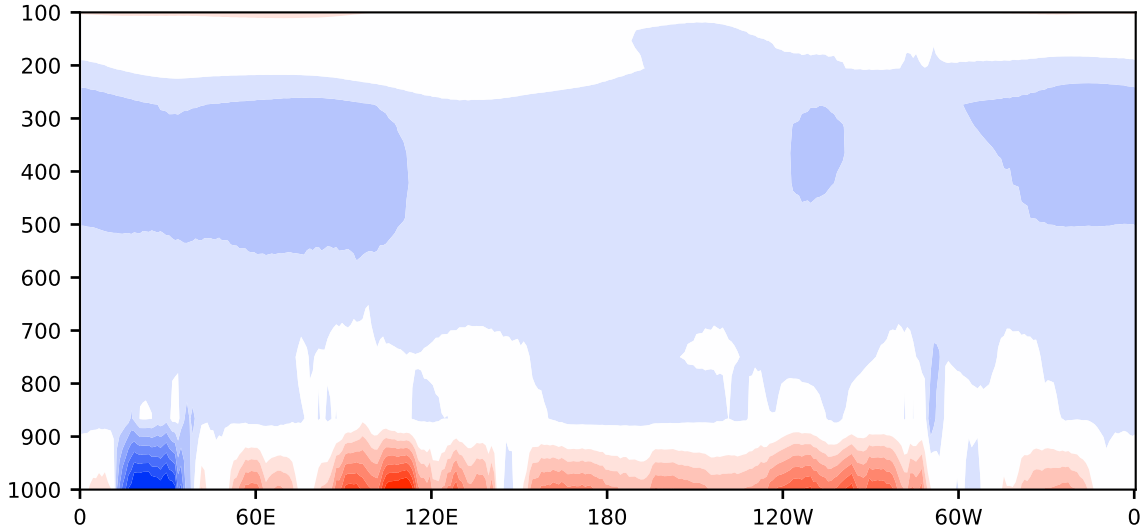

Model - Observations

Max 8.66
Mean -0.83
Min -9.04

RMSE 1.69
CORR 1.00